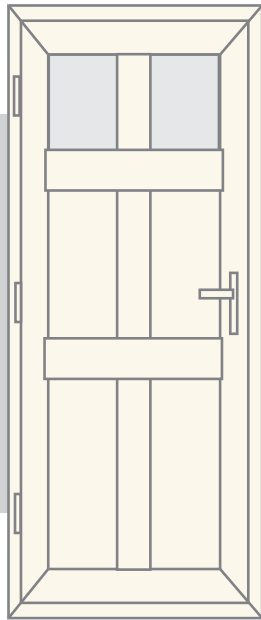

Vintage

Tracey

Choose your door colour