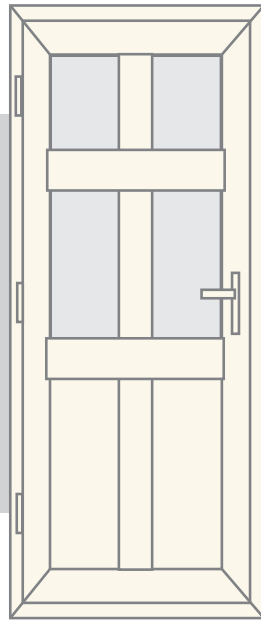

Vintage

Amelia

Choose your door colour