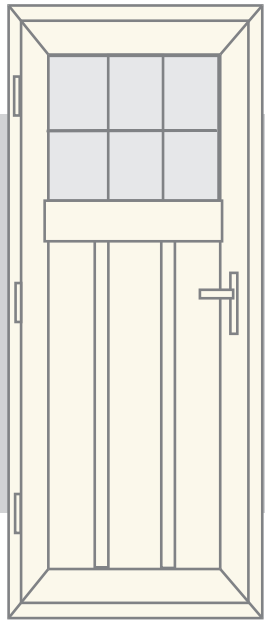

Vintage

Ann-Marie