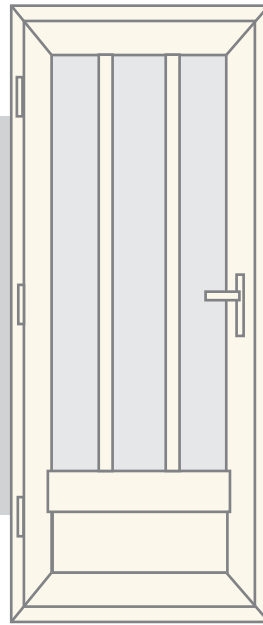

Choose your door style

Elizabeth

Choose your door colour