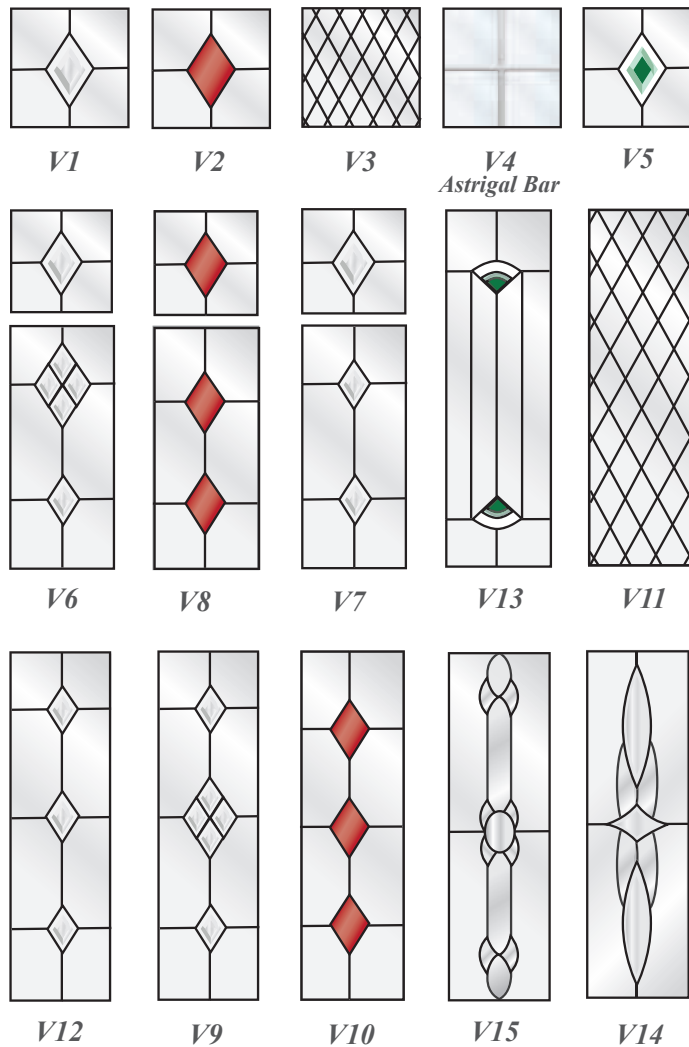

The Mae

Similar to the Nimara door, Mae is made up of four glass panels with a long solid panel the length of the door. The four glass panels can have clear or etched glass, allowing floods of light into your home.

Chartwell
Green

Blue

Slate Grey

Algate Grey

Choose glass

Other glass styles available

V18

V16