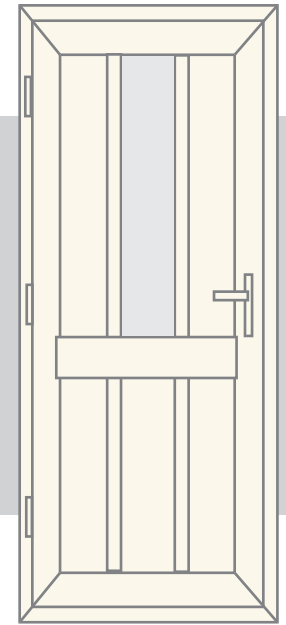

Grace

Choose your door colour