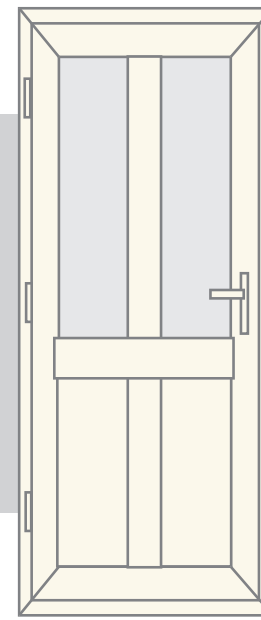

Vintage

Sophia

Choose your door colour