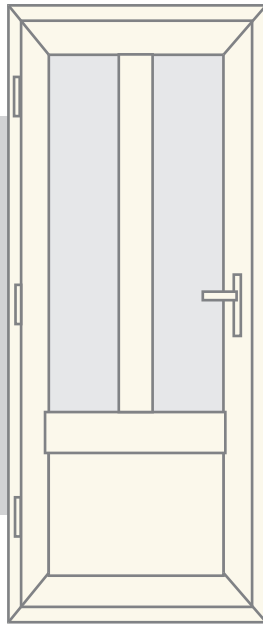

Choose your door style

Malilda

Choose your door colour