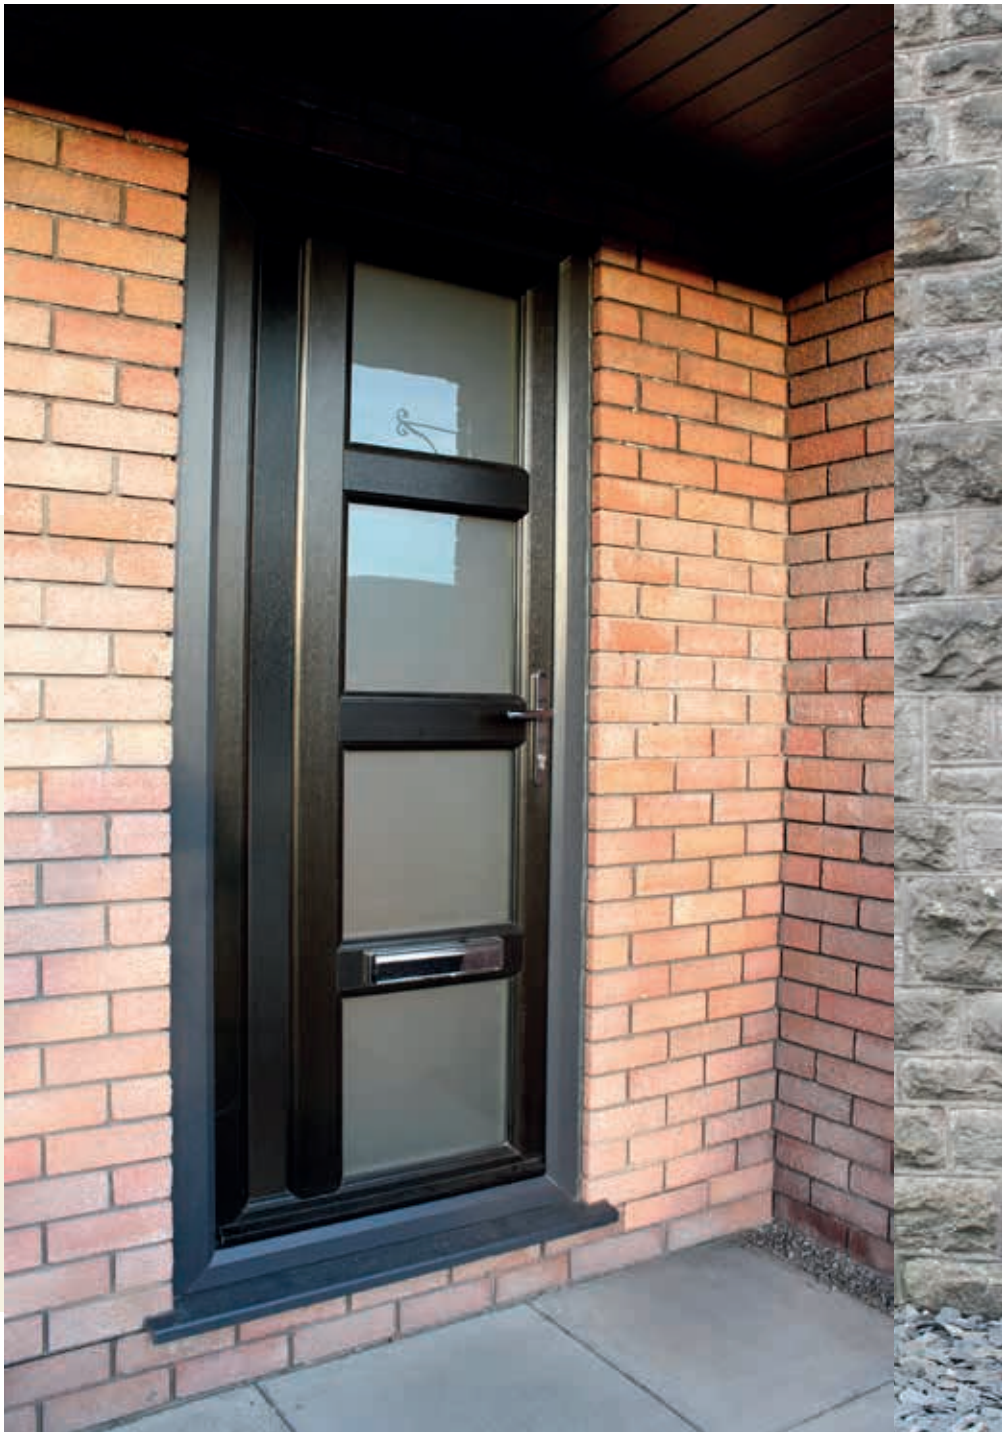

The Grace

Make a bold statement with our Grace door. Its carefully-constructed 6-panel layout results in a striking and impressive design.

Why not bring more light into your property through choosing glass to replace the solid panels? The options are endless.

The Ann Marie

Our 1930s inspired Ann Marie doors are bursting with character. These doors will add aesthetic appeal to any property. Creatively constructed with three long solid panels and six glass panels, this traditional door is perfect for all property types.

The Charlotte

Looking for a strong, balanced door with a striking panel layout? The Charlotte door, with a central glass component, is a popular choice for a variety of home types.

With a huge choice of colour options available, your Charlotte door is sure to complement and enhance your property's appeal..

The Mae

Similar to the Nimara door, Mae is made up of four glass panels with a long solid panel the length of the door. The four glass panels can have clear or etched glass, allowing floods of light into your home.