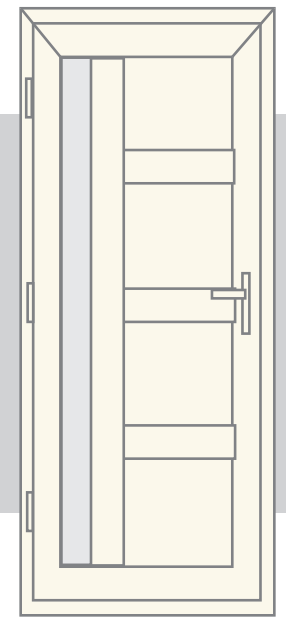

Nimara

Choose your door colour